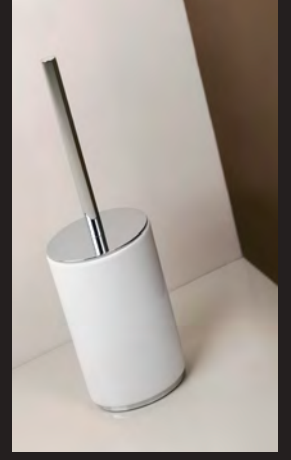

25343 Satined glass
25344 White ceramic