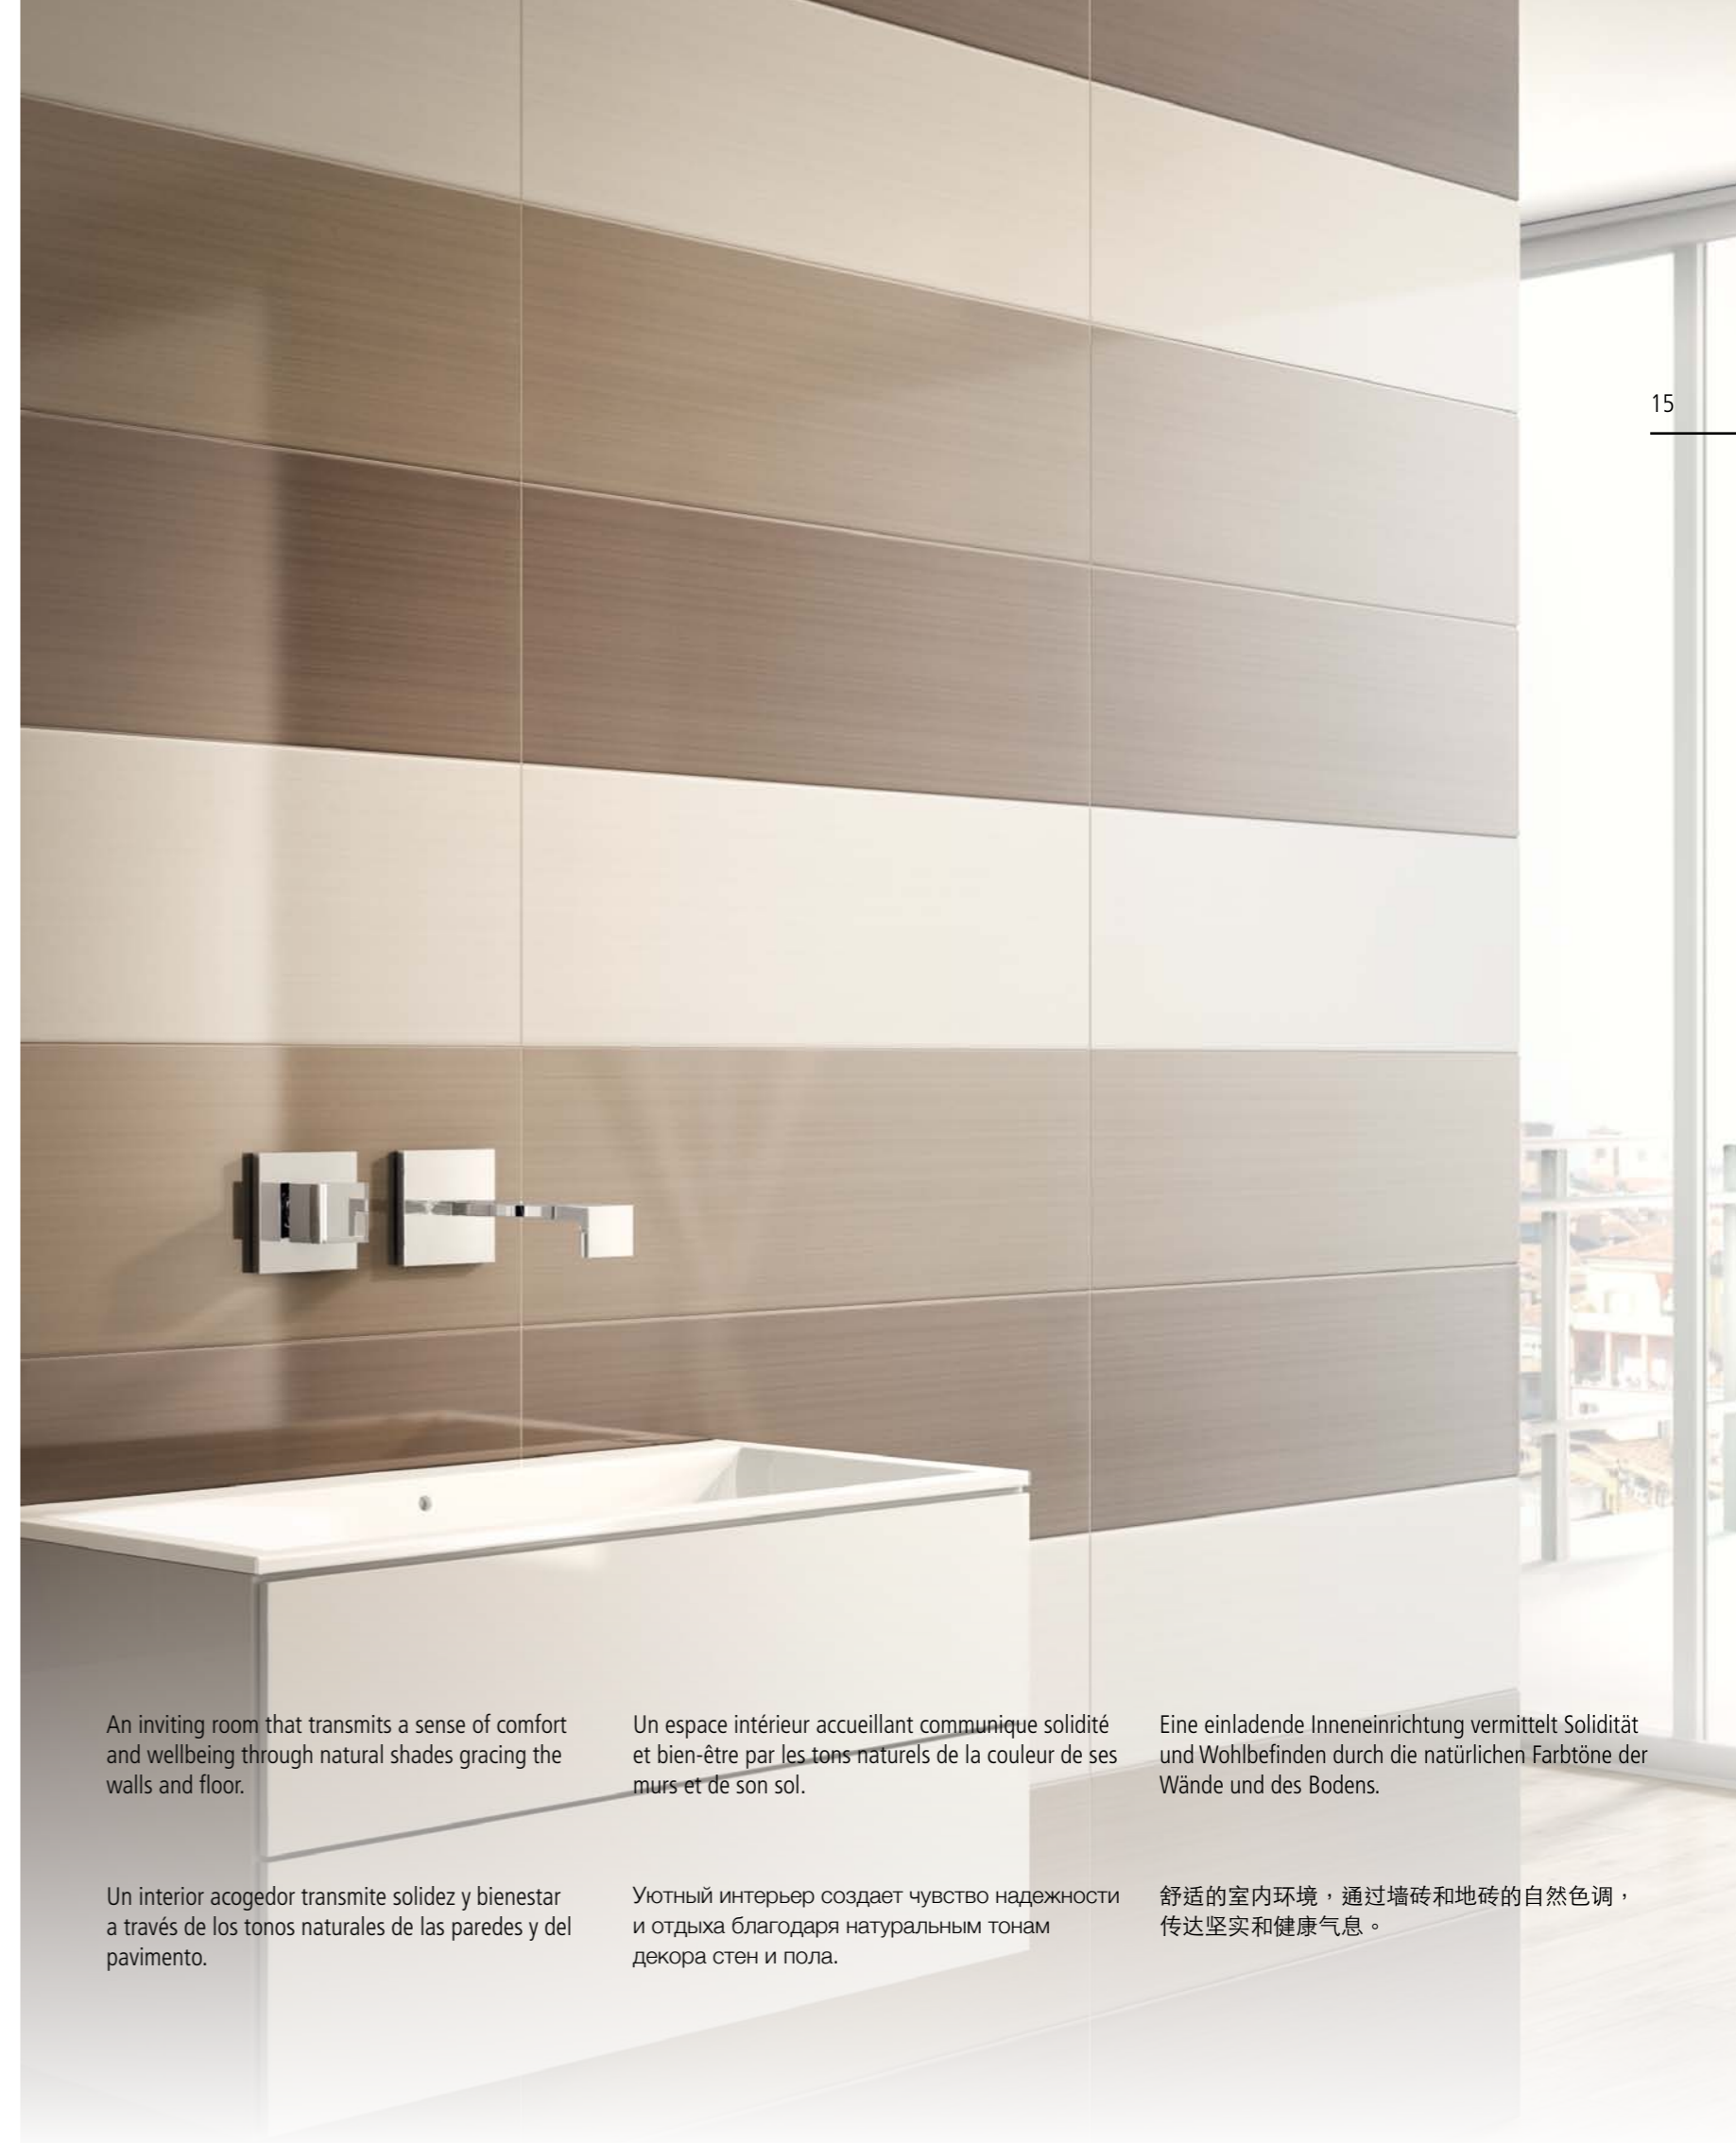

An inviting room that transmits a sense of comfort and wellbeing through natural shades gracing the walls and floor.

Un interior acogedor transmite solidez y bienestar a través de los tonos naturales de las paredes y del pavimento.

Un espace intérieur accueillant communique solidité et bien-être par les tons naturels de la couleur de ses murs et de son sol.

Уютный интерьер создает чувство надежности и отдыха благодаря натуральным тонам декора стен и пола.

Eine einladende Inneneinrichtung vermittelt Solidität und Wohlbefinden durch die natürlichen Farbtöne der Wände und des Bodens.

舒适的室内环境，通过墙砖和地砖的自然色调，传达坚实和健康气息。