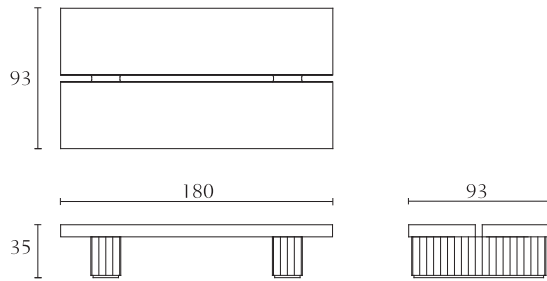

**RC301**

Fix table  
torba  
chocolate lacquer  
cm 200 x 100 x H75  
inch. 78<sup>3/4</sup> x 39<sup>1/3</sup> x H29<sup>1/2</sup>

**RC315**

Fix table  
torba  
chocolate lacquer  
cm 240 x 110 x H75  
inch. 94<sup>1/2</sup> x 43<sup>1/3</sup> x H29<sup>1/2</sup>

**RC510**

Rounded arm chair  
torba  
chocolate lacquer  
cm 63 x 61 x H78  
inch. 24<sup>3/4</sup> x 24 x H30<sup>3/4</sup>

**RC502**

Arm chair  
torba  
chocolate lacquer  
cm 59 x 60 x H92  
inch. 23<sup>1/4</sup> x 23<sup>1/2</sup> x H36<sup>1/4</sup>

**RC501**

Chair  
torba  
chocolate lacquer  
cm 50 x 60 x H92  
inch. 19<sup>1/2</sup> x 23<sup>1/2</sup> x H36<sup>1/4</sup>

**RC314**

Rectangular coffee table  
torba  
chocolate lacquer  
cm 180 x 93 x H35  
inch. 71 x 36<sup>1/2</sup> x H13<sup>3/4</sup>