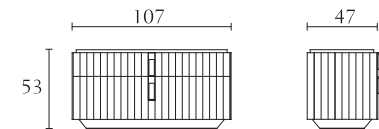

RC705

Nightstand
torba
chocolate lacquer
cm 107 x 47 x H53
inch. 42 x 18^{1/2} x H21