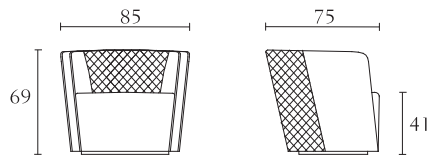

**RC513**

Sofa  
 cm 280 x 110 x H79  
 inch. 110<sup>1/4</sup> x 43<sup>1/3</sup> x H31

**RC506**

Armchair  
 cm 114 x 104 x H76  
 inch. 45 x 41 x H30

**RC516**

Armchair  
 cm 114 x 104 x H76  
 inch. 45 x 41 x H30

RC599

Flying pillow  
cm 60 x 60  
inch. 23<sup>1/2</sup> x 23<sup>1/2</sup>

RC598

Flying pillow  
cm 45 x 45  
inch. 17<sup>3/4</sup> x 17<sup>3/4</sup>

RC305

Round coffee table  
torba  
chocolate lacquer  
cm Ø 120 x H37  
inch. Ø 47<sup>1/4</sup> x H14,57

RC508

Low occasional arm chair  
cm 85 x 75 x H69  
inch. 33<sup>1/2</sup> x 29<sup>1/2</sup> x H27

RC303

Round cockt. table  
torba  
chocolate lacquer  
cm Ø 90 x H37  
inch. Ø 35<sup>1/2</sup> x H14,57

RC507

Bergere  
cm 92 x 96 x H110  
inch. 36<sup>1/4</sup> x 38 x H43<sup>1/3</sup>

RC304

Round corner table  
torba  
chocolate lacquer  
cm Ø 70 x H52  
inch. Ø 27<sup>1/2</sup> x H20<sup>1/2</sup>

RC002