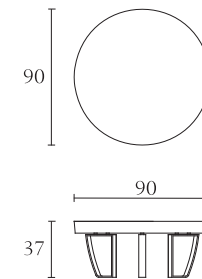

RC599

Flying pillow  
cm 60 x 60  
inch. 23<sup>1/2</sup> x 23<sup>1/2</sup>

RC598

Flying pillow  
cm 45 x 45  
inch. 17<sup>3/4</sup> x 17<sup>3/4</sup>

RC305

Round coffee table  
torba  
chocolate lacquer  
cm Ø 120 x H37  
inch. Ø 47<sup>1/4</sup> x H14,57

RC508

Low occasional arm chair  
cm 85 x 75 x H69  
inch. 33<sup>1/2</sup> x 29<sup>1/2</sup> x H27

RC303

Round cockt. table  
torba  
chocolate lacquer  
cm Ø 90 x H37  
inch. Ø 35<sup>1/2</sup> x H14,57