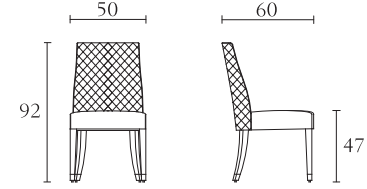

**RC004**

Cabinet  
torba  
chocolate lacquer  
cm 130 x 47 x H146  
inch. 51 x 18<sup>1/2</sup> x H57<sup>1/2</sup>

**RC300**

Extending table  
torba  
chocolate lacquer  
cm 240/340 x 110 x H75  
inch. 94<sup>1/2</sup> / 134 x 43<sup>1/3</sup> x H29<sup>1/2</sup>

**RC301**

Fix table  
torba  
chocolate lacquer  
cm 200 x 100 x H75  
inch. 78<sup>3/4</sup> x 39<sup>1/3</sup> x H29<sup>1/2</sup>

**RC315**

Fix table  
torba  
chocolate lacquer  
cm 240 x 110 x H75  
inch. 94<sup>1/2</sup> x 43<sup>1/3</sup> x H29<sup>1/2</sup>

**RC510**

Rounded arm chair  
torba  
chocolate lacquer  
cm 63 x 61 x H78  
inch. 24<sup>3/4</sup> x 24 x H30<sup>3/4</sup>

**RC502**

Arm chair  
torba  
chocolate lacquer  
cm 59 x 60 x H92  
inch. 23<sup>1/4</sup> x 23<sup>1/2</sup> x H36<sup>1/4</sup>

**RC501**

Chair  
torba  
chocolate lacquer  
cm 50 x 60 x H92  
inch. 19<sup>1/2</sup> x 23<sup>1/2</sup> x H36<sup>1/4</sup>

**RC314**

Rectangular coffee table  
torba  
chocolate lacquer  
cm 180 x 93 x H35  
inch. 71 x 36<sup>1/2</sup> x H13<sup>3/4</sup>