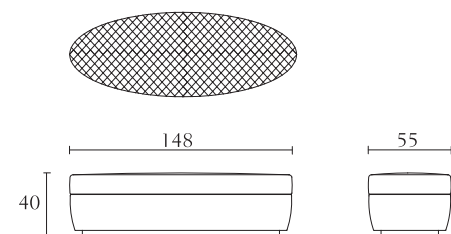

RC500   MP605

Bench
cm 148 x 55 x H40
inch. 58^{1/4} x 21^{1/2} x H15^{3/4}