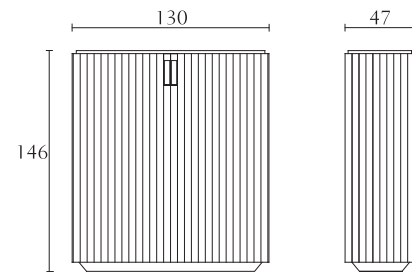

**RC005**

Buffet with drawers  
torba  
chocolate lacquer  
cm 190 x 51 x H79  
inch. 74<sup>3/4</sup> x 20 x H31

**RC006**

Buffet  
torba  
chocolate lacquer  
cm 167 x 51 x H79  
inch. 67<sup>3/4</sup> x 20 x H31

**RC003**

Bar unit  
torba  
chocolate lacquer  
cm 130 x 47 x H146  
inch. 51 x 18<sup>1/2</sup> x H57<sup>1/2</sup>

**RC008**

High cabinet  
torba  
chocolate lacquer  
cm 130 x 47 x H182  
inch. 51 x 18<sup>1/2</sup> x H71<sup>1/2</sup>

**RC004**

Cabinet  
torba  
chocolate lacquer  
cm 130 x 47 x H146  
inch. 51 x 18<sup>1/2</sup> x H57<sup>1/2</sup>

**RC300**

Extending table  
torba  
chocolate lacquer  
cm 240/340 x 110 x H75  
inch. 94<sup>1/2</sup> / 134 x 43<sup>1/3</sup> x H29<sup>1/2</sup>