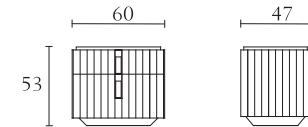

**RC702**

3 drawer dresser  
torba  
chocolate lacquer  
cm 135 x 51 x H79  
inch. 53 x 20 x H31

**RC701**

Chest of drawers  
torba  
chocolate lacquer  
cm 89 x 51 x H134  
inch. 35 x 20 x H52<sup>3/4</sup>

**RC704**

Nightstand  
torba  
chocolate lacquer  
cm 60 x 47 x H53  
inch. 23<sup>1/2</sup> x 18<sup>1/2</sup> x H21

**RC703**

Nightstand  
torba  
chocolate lacquer  
cm 80 x 47 x H53  
inch. 31<sup>1/2</sup> x 18<sup>1/2</sup> x H21