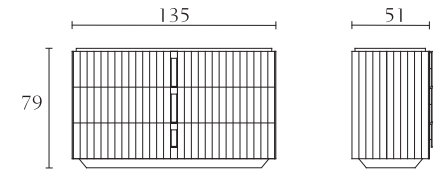

RC702

3 drawer dresser
torba
chocolate lacquer
cm 135 x 51 x H79
inch. 53 x 20 x H31