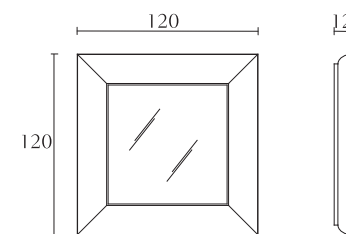

California size bed  
 cm 208 x 260 x H120  
 inch. 82 x 102 x H47<sup>1/4</sup>  
 Orthopaedic spring  
 cm 183 x 214  
 inch. 72 x 84<sup>1/4</sup>

California special size bed  
 cm 208 x 249 x H120  
 inch. 82 x 98 x H47<sup>1/4</sup>  
 Orthopaedic spring  
 cm 183 x 203  
 inch. 72 x 80

Special size bed  
 cm 225 x 249 x H120  
 inch. 88<sup>1/2</sup> x 98 x H47<sup>1/4</sup>  
 Orthopaedic spring  
 cm 200 x 203  
 inch. 78<sup>3/4</sup> x 80

**RC500      MP605**

Bench  
 cm 148 x 55 x H40  
 inch. 58<sup>1/4</sup> x 21<sup>1/2</sup> x H15<sup>3/4</sup>

Wall mirror  
 available only uph. in leather  
 cm 120 x 12 x H120  
 inch. 47<sup>1/4</sup> x 4<sup>3/4</sup> x H47<sup>1/4</sup>

**RC700**

6 drawer dresser  
torba  
chocolate lacquer  
cm 195 x 51 x H79  
inch. 76<sup>3/4</sup> x 20 x H31