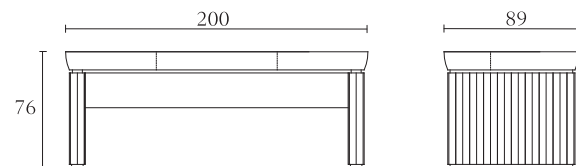

RC311

Desk
torba
chocolate lacquer
cm 200 x 89 x H76
inch. 78^{3/4} x 35 x H30