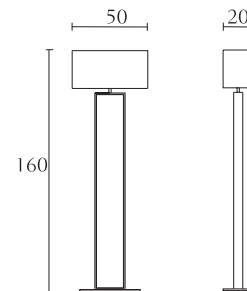

**RC313**

Occasional small desk  
available only uph. in leather  
cm 110 x 50 x H75  
inch. 43<sup>1/3</sup> x 19<sup>1/2</sup> x H29<sup>1/2</sup>

**RC310**

Desk with unit  
torba  
chocolate lacquer  
cm 200 x 179 x H76  
inch. 78<sup>3/4</sup> x 70<sup>1/2</sup> x H30

**RC509**

High occasional arm chair  
cm 70 x 67 x H76  
inch. 27<sup>1/2</sup> x 26<sup>1/3</sup> x H30

**RC311**

Desk  
torba  
chocolate lacquer  
cm 200 x 89 x H76  
inch. 78<sup>3/4</sup> x 35 x H30

**ON601**

Floor lamp  
cm 50 x 20 x H160  
inch. 19<sup>1/2</sup> x 8 x H63

**RC100**

Wall unit  
torba  
chocolate lacquer  
cm 277 x 47 x H182  
inch. 109 x 18<sup>1/2</sup> x H71<sup>3/4</sup>

**ON600**

Table lamp  
cm 26 x 15 x H72  
inch. 10 x 6 x H28<sup>1/3</sup>

**RC512**

Office chair with castors  
cm 59 x 60 x H92  
inch. 23<sup>1/4</sup> x 23<sup>1/2</sup> x H36<sup>1/4</sup>

**ON603**

Table lamp  
cm 50 x 20 x H60  
inch. 19<sup>1/2</sup> x 8 x H23<sup>1/2</sup>