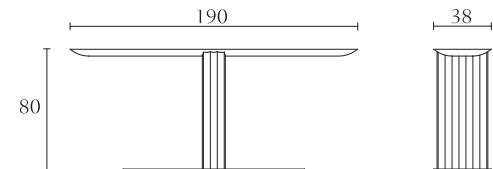

RC302

Console
torba
chocolate lacquer
cm 190 x 38 x H80
inch. 75 x 15 x H31^{1/2}