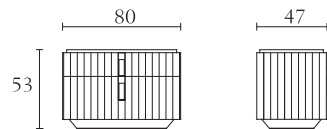

**RC702**

3 drawer dresser  
torba  
chocolate lacquer  
cm 135 x 51 x H79  
inch. 53 x 20 x H31

**RC701**

Chest of drawers  
torba  
chocolate lacquer  
cm 89 x 51 x H134  
inch. 35 x 20 x H52<sup>3/4</sup>

**RC704**

Nightstand  
torba  
chocolate lacquer  
cm 60 x 47 x H53  
inch. 23<sup>1/2</sup> x 18<sup>1/2</sup> x H21

**RC703**

Nightstand  
torba  
chocolate lacquer  
cm 80 x 47 x H53  
inch. 31<sup>1/2</sup> x 18<sup>1/2</sup> x H21