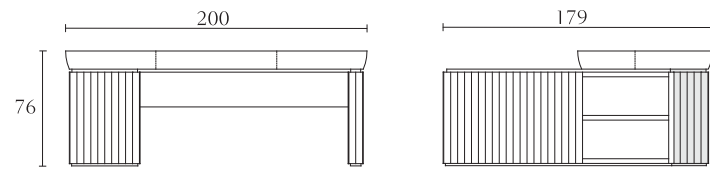

RC310

Desk with unit
torba
chocolate lacquer
cm 200 x 179 x H76
inch. 78^{3/4} x 70^{1/2} x H30