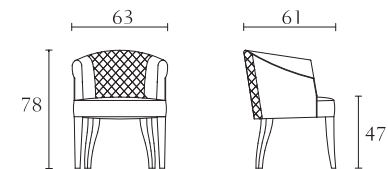

**RC003**

Bar unit  
torba  
chocolate lacquer  
cm 130 x 47 x H146  
inch. 51 x 18<sup>1/2</sup> x H57<sup>1/2</sup>

**RC008**

High cabinet  
torba  
chocolate lacquer  
cm 130 x 47 x H182  
inch. 51 x 18<sup>1/2</sup> x H71<sup>1/2</sup>

**RC004**

Cabinet  
torba  
chocolate lacquer  
cm 130 x 47 x H146  
inch. 51 x 18<sup>1/2</sup> x H57<sup>1/2</sup>

**RC300**

Extending table  
torba  
chocolate lacquer  
cm 240/340 x 110 x H75  
inch. 94<sup>1/2</sup> / 134 x 43<sup>1/3</sup> x H29<sup>1/2</sup>

**RC301**

Fix table  
torba  
chocolate lacquer  
cm 200 x 100 x H75  
inch. 78<sup>3/4</sup> x 39<sup>1/3</sup> x H29<sup>1/2</sup>

**RC315**

Fix table  
torba  
chocolate lacquer  
cm 240 x 110 x H75  
inch. 94<sup>1/2</sup> x 43<sup>1/3</sup> x H29<sup>1/2</sup>

**RC510**

Rounded arm chair  
torba  
chocolate lacquer  
cm 63 x 61 x H78  
inch. 24<sup>3/4</sup> x 24 x H30<sup>3/4</sup>

**RC502**

Arm chair  
torba  
chocolate lacquer  
cm 59 x 60 x H92  
inch. 23<sup>1/4</sup> x 23<sup>1/2</sup> x H36<sup>1/4</sup>