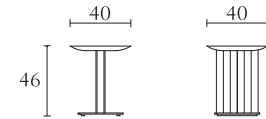

**RC510**

Rounded arm chair  
torba  
chocolate lacquer  
cm 63 x 61 x H78  
inch. 24<sup>3/4</sup> x 24 x H30<sup>3/4</sup>

**RC502**

Arm chair  
torba  
chocolate lacquer  
cm 59 x 60 x H92  
inch. 23<sup>1/4</sup> x 23<sup>1/2</sup> x H36<sup>1/4</sup>

**RC501**

Chair  
torba  
chocolate lacquer  
cm 50 x 60 x H92  
inch. 19<sup>1/2</sup> x 23<sup>1/2</sup> x H36<sup>1/4</sup>

**RC314**

Rectangular coffee table  
torba  
chocolate lacquer  
cm 180 x 93 x H35  
inch. 71 x 36<sup>1/2</sup> x H13<sup>3/4</sup>

**RC307**

Low servant table  
torba  
chocolate lacquer  
cm 40 x 40 x H46  
inch. 15<sup>3/4</sup> x 15<sup>3/4</sup> x H18

**RC309**

Squared coffee table  
torba  
chocolate lacquer  
cm 148 x 148 x H35  
inch. 58 x 58 x H13<sup>3/4</sup>