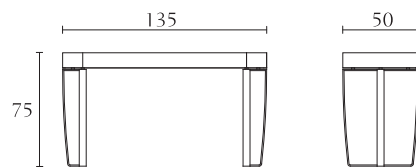

RC312

Occasional big desk
available only uph. in leather
cm 135 x 50 x H75
inch. 53 x 19^{1/2} x H29^{1/2}