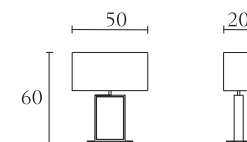

Table lamp  
cm 26 x 15 x H72  
inch. 10 x 6 x H28<sup>1/3</sup>

**RC512**

Office chair with castors  
cm 59 x 60 x H92  
inch. 23<sup>1/4</sup> x 23<sup>1/2</sup> x H36<sup>1/4</sup>

**ON603**

Table lamp  
cm 50 x 20 x H60  
inch. 19<sup>1/2</sup> x 8 x H23<sup>1/2</sup>