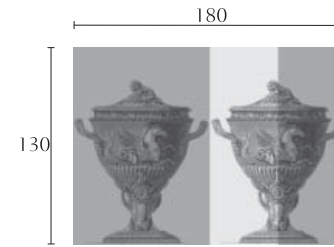

Table lamp  
cm 26 x 15 x H72  
inch. 10 x 6 x H28<sup>1/3</sup>

**RC512**

Office chair with castors  
cm 59 x 60 x H92  
inch. 23<sup>1/4</sup> x 23<sup>1/2</sup> x H36<sup>1/4</sup>

**ON603**

Table lamp  
cm 50 x 20 x H60  
inch. 19<sup>1/2</sup> x 8 x H23<sup>1/2</sup>

RC020

Painting 1 panel  
 cm 90 x H130  
 inch. 35<sup>1/2</sup> x H51

RC021

Painting 2 panels  
 cm 180 x H130  
 inch. 71 x H51

MP507

Pouff  
 cm 45 x 45 x H43  
 inch. 17<sup>3/4</sup> x 17<sup>3/4</sup> x H17