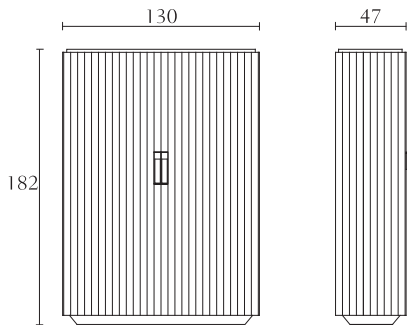

RC008

High cabinet
torba
chocolate lacquer
cm 130 x 47 x H182
inch. 51 x 18^{1/2} x H71^{1/2}