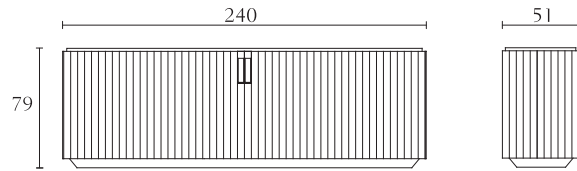

**RC005**

Buffet with drawers  
torba  
chocolate lacquer  
cm 190 x 51 x H79  
inch. 74<sup>3/4</sup> x 20 x H31

**RC006**

Buffet  
torba  
chocolate lacquer  
cm 167 x 51 x H79  
inch. 67<sup>3/4</sup> x 20 x H31

**RC003**

Bar unit  
torba  
chocolate lacquer  
cm 130 x 47 x H146  
inch. 51 x 18<sup>1/2</sup> x H57<sup>1/2</sup>

**RC008**

High cabinet  
torba  
chocolate lacquer  
cm 130 x 47 x H182  
inch. 51 x 18<sup>1/2</sup> x H71<sup>1/2</sup>