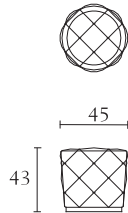

Table lamp  
cm 26 x 15 x H72  
inch. 10 x 6 x H28<sup>1/3</sup>

**RC512**

Office chair with castors  
cm 59 x 60 x H92  
inch. 23<sup>1/4</sup> x 23<sup>1/2</sup> x H36<sup>1/4</sup>

**ON603**

Table lamp  
cm 50 x 20 x H60  
inch. 19<sup>1/2</sup> x 8 x H23<sup>1/2</sup>

RC020

Painting 1 panel  
 cm 90 x H130  
 inch. 35<sup>1/2</sup> x H51

RC021

Painting 2 panels  
 cm 180 x H130  
 inch. 71 x H51

MP507

Pouff  
 cm 45 x 45 x H43  
 inch. 17<sup>3/4</sup> x 17<sup>3/4</sup> x H17