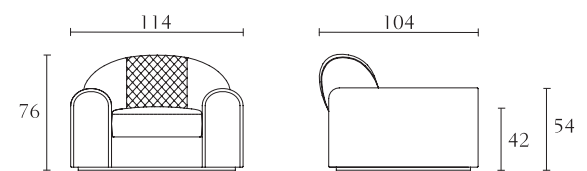

**RC504**

Sofa  
 cm 242 x 110 x H79  
 inch. 95 x 43<sup>1/3</sup> x H31

**RC514**

Sofa  
 cm 242 x 110 x H79  
 inch. 95 x 43<sup>1/3</sup> x H31

**RC503**

Sofa  
 cm 280 x 110 x H79  
 inch. 110<sup>1/4</sup> x 43<sup>1/3</sup> x H31

**RC513**

Sofa  
 cm 280 x 110 x H79  
 inch. 110<sup>1/4</sup> x 43<sup>1/3</sup> x H31

**RC506**

Armchair  
 cm 114 x 104 x H76  
 inch. 45 x 41 x H30

**RC516**

Armchair  
 cm 114 x 104 x H76  
 inch. 45 x 41 x H30

RC599

Flying pillow  
cm 60 x 60  
inch. 23<sup>1/2</sup> x 23<sup>1/2</sup>

RC598

Flying pillow  
cm 45 x 45  
inch. 17<sup>3/4</sup> x 17<sup>3/4</sup>

RC305

Round coffee table  
torba  
chocolate lacquer  
cm Ø 120 x H37  
inch. Ø 47<sup>1/4</sup> x H14,57