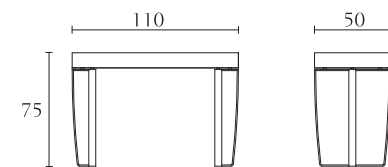

RC313

Occasional small desk
available only uph. in leather
cm 110 x 50 x H75
inch. 43^{1/3} x 19^{1/2} x H29^{1/2}