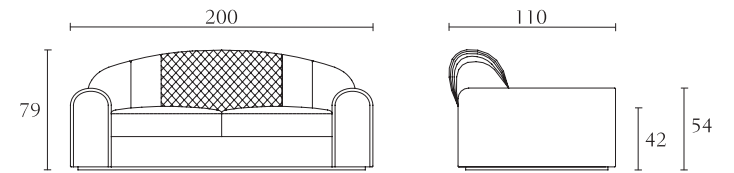

**RC308**

High servant table  
torba  
chocolate lacquer  
cm 40 x 40 x H52  
inch. 15<sup>3/4</sup> x 15<sup>3/4</sup> x H20<sup>1/2</sup>

**RC306**

Lamp table  
torba  
chocolate lacquer  
cm 80 x 80 x H52  
inch. 31<sup>1/2</sup> x 31<sup>1/2</sup> x H20<sup>1/2</sup>

**RC302**

Console  
torba  
chocolate lacquer  
cm 190 x 38 x H80  
inch. 75 x 15 x H31<sup>1/2</sup>

**RC505**

Sofa  
 cm 200 x 110 x H79  
 inch. 78<sup>3/4</sup> x 43<sup>1/3</sup> x H31

**RC515**

Sofa  
 cm 200 x 110 x H79  
 inch. 78<sup>3/4</sup> x 43<sup>1/3</sup> x H31

**RC504**

Sofa  
 cm 242 x 110 x H79  
 inch. 95 x 43<sup>1/3</sup> x H31

**RC514**

Sofa  
 cm 242 x 110 x H79  
 inch. 95 x 43<sup>1/3</sup> x H31

**RC503**

Sofa  
 cm 280 x 110 x H79  
 inch. 110<sup>1/4</sup> x 43<sup>1/3</sup> x H31