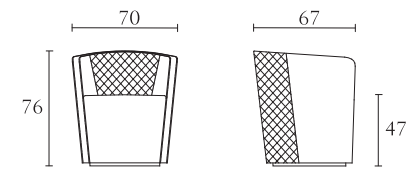

**RC705**

Nightstand  
torba  
chocolate lacquer  
cm 107 x 47 x H53  
inch. 42 x 18<sup>1/2</sup> x H21

**RC312**

Occasional big desk  
available only uph. in leather  
cm 135 x 50 x H75  
inch. 53 x 19<sup>1/2</sup> x H29<sup>1/2</sup>

**RC313**

Occasional small desk  
available only uph. in leather  
cm 110 x 50 x H75  
inch. 43<sup>1/3</sup> x 19<sup>1/2</sup> x H29<sup>1/2</sup>

**RC310**

Desk with unit  
torba  
chocolate lacquer  
cm 200 x 179 x H76  
inch. 78<sup>3/4</sup> x 70<sup>1/2</sup> x H30

**RC509**

High occasional arm chair  
cm 70 x 67 x H76  
inch. 27<sup>1/2</sup> x 26<sup>1/3</sup> x H30

**RC311**

Desk  
torba  
chocolate lacquer  
cm 200 x 89 x H76  
inch. 78<sup>3/4</sup> x 35 x H30