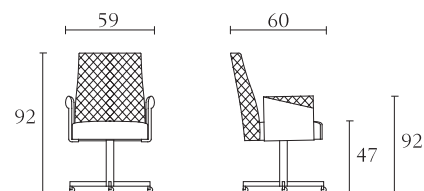

Table lamp  
cm 26 x 15 x H72  
inch. 10 x 6 x H28<sup>1/3</sup>

**RC512**

Office chair with castors  
cm 59 x 60 x H92  
inch. 23<sup>1/4</sup> x 23<sup>1/2</sup> x H36<sup>1/4</sup>

**ON603**

Table lamp  
cm 50 x 20 x H60  
inch. 19<sup>1/2</sup> x 8 x H23<sup>1/2</sup>

RC020

Painting 1 panel  
 cm 90 x H130  
 inch. 35<sup>1/2</sup> x H51

RC021

Painting 2 panels  
 cm 180 x H130  
 inch. 71 x H51

MP507

Pouff  
 cm 45 x 45 x H43  
 inch. 17<sup>3/4</sup> x 17<sup>3/4</sup> x H17