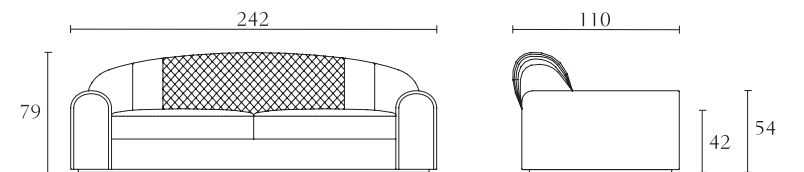

**RC308**

High servant table  
torba  
chocolate lacquer  
cm 40 x 40 x H52  
inch. 15<sup>3/4</sup> x 15<sup>3/4</sup> x H20<sup>1/2</sup>

**RC306**

Lamp table  
torba  
chocolate lacquer  
cm 80 x 80 x H52  
inch. 31<sup>1/2</sup> x 31<sup>1/2</sup> x H20<sup>1/2</sup>

**RC302**

Console  
torba  
chocolate lacquer  
cm 190 x 38 x H80  
inch. 75 x 15 x H31<sup>1/2</sup>

**RC505**

Sofa  
 cm 200 x 110 x H79  
 inch. 78<sup>3/4</sup> x 43<sup>1/3</sup> x H31

**RC515**

Sofa  
 cm 200 x 110 x H79  
 inch. 78<sup>3/4</sup> x 43<sup>1/3</sup> x H31

**RC504**

Sofa  
 cm 242 x 110 x H79  
 inch. 95 x 43<sup>1/3</sup> x H31

**RC514**

Sofa  
 cm 242 x 110 x H79  
 inch. 95 x 43<sup>1/3</sup> x H31

**RC503**

Sofa  
 cm 280 x 110 x H79  
 inch. 110<sup>1/4</sup> x 43<sup>1/3</sup> x H31