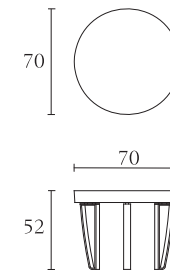

RC599

Flying pillow  
cm 60 x 60  
inch. 23<sup>1/2</sup> x 23<sup>1/2</sup>

RC598

Flying pillow  
cm 45 x 45  
inch. 17<sup>3/4</sup> x 17<sup>3/4</sup>

RC305

Round coffee table  
torba  
chocolate lacquer  
cm Ø 120 x H37  
inch. Ø 47<sup>1/4</sup> x H14,57

RC508

Low occasional arm chair  
cm 85 x 75 x H69  
inch. 33<sup>1/2</sup> x 29<sup>1/2</sup> x H27

RC303

Round cockt. table  
torba  
chocolate lacquer  
cm Ø 90 x H37  
inch. Ø 35<sup>1/2</sup> x H14,57

RC507

Bergere  
cm 92 x 96 x H110  
inch. 36<sup>1/4</sup> x 38 x H43<sup>1/3</sup>

RC304

Round corner table  
torba  
chocolate lacquer  
cm Ø 70 x H52  
inch. Ø 27<sup>1/2</sup> x H20<sup>1/2</sup>

RC002