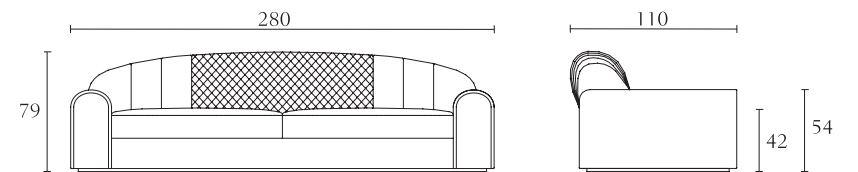

**RC302**

Console  
torba  
chocolate lacquer  
cm 190 x 38 x H80  
inch. 75 x 15 x H31<sup>1/2</sup>

**RC505**

Sofa  
 cm 200 x 110 x H79  
 inch. 78<sup>3/4</sup> x 43<sup>1/3</sup> x H31

**RC515**

Sofa  
 cm 200 x 110 x H79  
 inch. 78<sup>3/4</sup> x 43<sup>1/3</sup> x H31

**RC504**

Sofa  
 cm 242 x 110 x H79  
 inch. 95 x 43<sup>1/3</sup> x H31

**RC514**

Sofa  
 cm 242 x 110 x H79  
 inch. 95 x 43<sup>1/3</sup> x H31

**RC503**

Sofa  
 cm 280 x 110 x H79  
 inch. 110<sup>1/4</sup> x 43<sup>1/3</sup> x H31

**RC513**

Sofa  
 cm 280 x 110 x H79  
 inch. 110<sup>1/4</sup> x 43<sup>1/3</sup> x H31

**RC506**

Armchair  
 cm 114 x 104 x H76  
 inch. 45 x 41 x H30

**RC516**

Armchair  
 cm 114 x 104 x H76  
 inch. 45 x 41 x H30