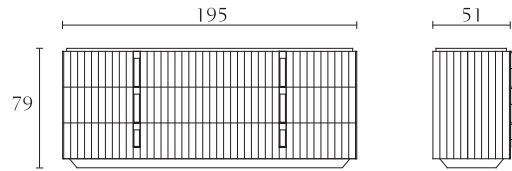

RC700

6 drawer dresser
torba
chocolate lacquer
cm 195 x 51 x H79
inch. 76^{3/4} x 20 x H31