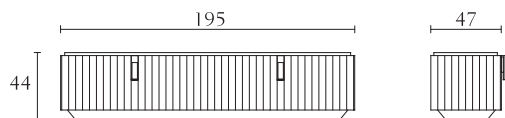

RC508

Low occasional arm chair  
cm 85 x 75 x H69  
inch. 33<sup>1/2</sup> x 29<sup>1/2</sup> x H27

RC303

Round cockt. table  
torba  
chocolate lacquer  
cm Ø 90 x H37  
inch. Ø 35<sup>1/2</sup> x H14,57

RC507

Bergere  
cm 92 x 96 x H110  
inch. 36<sup>1/4</sup> x 38 x H43<sup>1/3</sup>

RC304

Round corner table  
torba  
chocolate lacquer  
cm Ø 70 x H52  
inch. Ø 27<sup>1/2</sup> x H20<sup>1/2</sup>

RC002

TV unit  
torba  
chocolate lacquer  
cm 195 x 47 x H44  
inch. 76<sup>3/4</sup> x 18<sup>1/2</sup> x H17<sup>1/3</sup>

RC007

TV unit  
torba  
chocolate lacquer  
cm 126 x 47 x H44  
inch. 49<sup>1/2</sup> x 18<sup>1/2</sup> x H17<sup>1/3</sup>