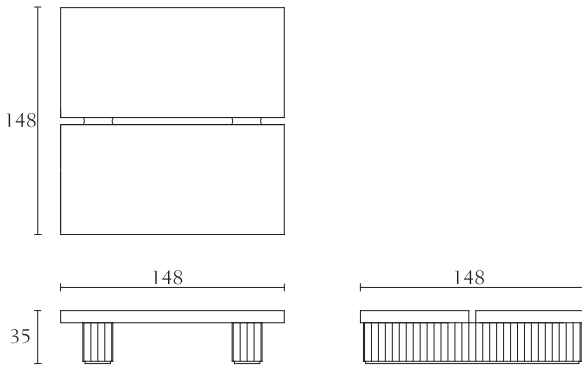

**RC510**

Rounded arm chair  
torba  
chocolate lacquer  
cm 63 x 61 x H78  
inch. 24<sup>3/4</sup> x 24 x H30<sup>3/4</sup>

**RC502**

Arm chair  
torba  
chocolate lacquer  
cm 59 x 60 x H92  
inch. 23<sup>1/4</sup> x 23<sup>1/2</sup> x H36<sup>1/4</sup>

**RC501**

Chair  
torba  
chocolate lacquer  
cm 50 x 60 x H92  
inch. 19<sup>1/2</sup> x 23<sup>1/2</sup> x H36<sup>1/4</sup>

**RC314**

Rectangular coffee table  
torba  
chocolate lacquer  
cm 180 x 93 x H35  
inch. 71 x 36<sup>1/2</sup> x H13<sup>3/4</sup>

**RC307**

Low servant table  
torba  
chocolate lacquer  
cm 40 x 40 x H46  
inch. 15<sup>3/4</sup> x 15<sup>3/4</sup> x H18

**RC309**

Squared coffee table  
torba  
chocolate lacquer  
cm 148 x 148 x H35  
inch. 58 x 58 x H13<sup>3/4</sup>