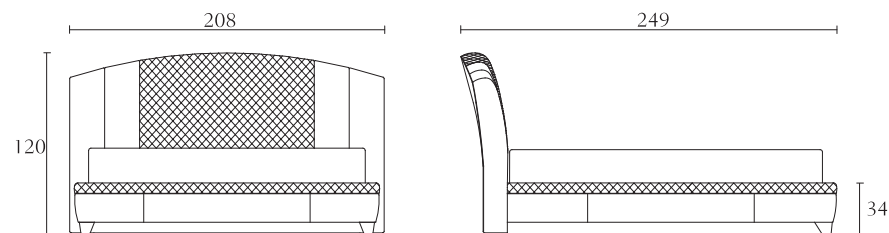

RC910   RC911   RC912   RC913   RC915

Queen size bed
cm 178 x 249 x H120
inch. 70 x 98 x H47^{1/4}
Orthopaedic spring
cm 153 x 203
inch. 60^{1/4} x 80

King size bed
cm 225 x 249 x H120
inch. 88^{1/2} x 98 x H47^{1/4}
Orthopaedic spring
cm 193 x 203
inch. 76 x 80

California size bed
cm 208 x 260 x H120
inch. 82 x 102 x H47^{1/4}
Orthopaedic spring
cm 183 x 214
inch. 72 x 84^{1/4}

California special size bed
cm 208 x 249 x H120
inch. 82 x 98 x H47^{1/4}
Orthopaedic spring
cm 183 x 203
inch. 72 x 80

Special size bed
cm 225 x 249 x H120
inch. 88^{1/2} x 98 x H47^{1/4}
Orthopaedic spring
cm 200 x 203
inch. 78^{3/4} x 80