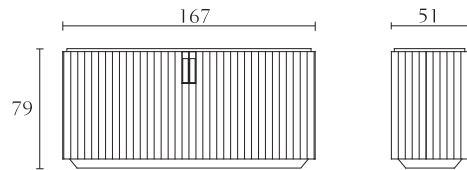

**RC005**

Buffet with drawers  
torba  
chocolate lacquer  
cm 190 x 51 x H79  
inch. 74<sup>3/4</sup> x 20 x H31

**RC006**

Buffet  
torba  
chocolate lacquer  
cm 167 x 51 x H79  
inch. 67<sup>3/4</sup> x 20 x H31

**RC003**

Bar unit  
torba  
chocolate lacquer  
cm 130 x 47 x H146  
inch. 51 x 18<sup>1/2</sup> x H57<sup>1/2</sup>

**RC008**

High cabinet  
torba  
chocolate lacquer  
cm 130 x 47 x H182  
inch. 51 x 18<sup>1/2</sup> x H71<sup>1/2</sup>