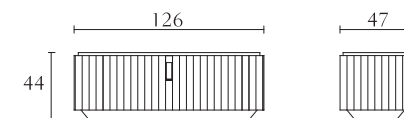

RC508

Low occasional arm chair  
cm 85 x 75 x H69  
inch. 33<sup>1/2</sup> x 29<sup>1/2</sup> x H27

RC303

Round cockt. table  
torba  
chocolate lacquer  
cm Ø 90 x H37  
inch. Ø 35<sup>1/2</sup> x H14,57

RC507

Bergere  
cm 92 x 96 x H110  
inch. 36<sup>1/4</sup> x 38 x H43<sup>1/3</sup>

RC304

Round corner table  
torba  
chocolate lacquer  
cm Ø 70 x H52  
inch. Ø 27<sup>1/2</sup> x H20<sup>1/2</sup>

RC002

TV unit  
torba  
chocolate lacquer  
cm 195 x 47 x H44  
inch. 76<sup>3/4</sup> x 18<sup>1/2</sup> x H17<sup>1/3</sup>

RC007

TV unit  
torba  
chocolate lacquer  
cm 126 x 47 x H44  
inch. 49<sup>1/2</sup> x 18<sup>1/2</sup> x H17<sup>1/3</sup>