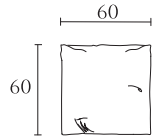

**RC513**

Sofa  
 cm 280 x 110 x H79  
 inch. 110<sup>1/4</sup> x 43<sup>1/3</sup> x H31

**RC506**

Armchair  
 cm 114 x 104 x H76  
 inch. 45 x 41 x H30

**RC516**

Armchair  
 cm 114 x 104 x H76  
 inch. 45 x 41 x H30

RC599

Flying pillow  
cm 60 x 60  
inch. 23<sup>1/2</sup> x 23<sup>1/2</sup>

RC598

Flying pillow  
cm 45 x 45  
inch. 17<sup>3/4</sup> x 17<sup>3/4</sup>

RC305

Round coffee table  
torba  
chocolate lacquer  
cm Ø 120 x H37  
inch. Ø 47<sup>1/4</sup> x H14,57