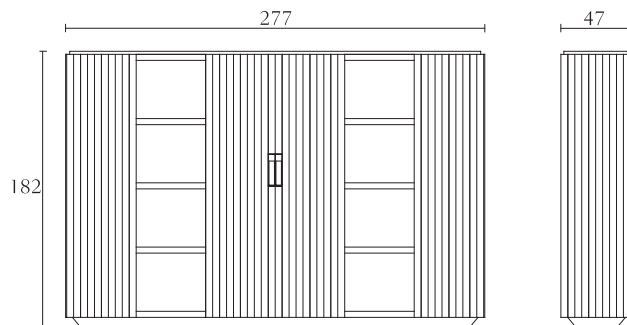

**ON601**

Floor lamp  
cm 50 x 20 x H160  
inch. 19<sup>1/2</sup> x 8 x H63

**RC100**

Wall unit  
torba  
chocolate lacquer  
cm 277 x 47 x H182  
inch. 109 x 18<sup>1/2</sup> x H71<sup>3/4</sup>

**ON600**

Table lamp  
cm 26 x 15 x H72  
inch. 10 x 6 x H28<sup>1/3</sup>

**RC512**

Office chair with castors  
cm 59 x 60 x H92  
inch. 23<sup>1/4</sup> x 23<sup>1/2</sup> x H36<sup>1/4</sup>

**ON603**

Table lamp  
cm 50 x 20 x H60  
inch. 19<sup>1/2</sup> x 8 x H23<sup>1/2</sup>