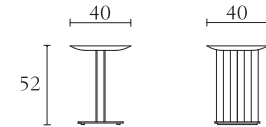

**RC501**

Chair  
torba  
chocolate lacquer  
cm 50 x 60 x H92  
inch. 19<sup>1/2</sup> x 23<sup>1/2</sup> x H36<sup>1/4</sup>

**RC314**

Rectangular coffee table  
torba  
chocolate lacquer  
cm 180 x 93 x H35  
inch. 71 x 36<sup>1/2</sup> x H13<sup>3/4</sup>

**RC307**

Low servant table  
torba  
chocolate lacquer  
cm 40 x 40 x H46  
inch. 15<sup>3/4</sup> x 15<sup>3/4</sup> x H18

**RC309**

Squared coffee table  
torba  
chocolate lacquer  
cm 148 x 148 x H35  
inch. 58 x 58 x H13<sup>3/4</sup>

**RC308**

High servant table  
torba  
chocolate lacquer  
cm 40 x 40 x H52  
inch. 15<sup>3/4</sup> x 15<sup>3/4</sup> x H20<sup>1/2</sup>

**RC306**

Lamp table  
torba  
chocolate lacquer  
cm 80 x 80 x H52  
inch. 31<sup>1/2</sup> x 31<sup>1/2</sup> x H20<sup>1/2</sup>