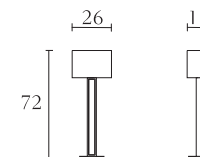

**RC509**

High occasional arm chair  
cm 70 x 67 x H76  
inch. 27<sup>1/2</sup> x 26<sup>1/3</sup> x H30

**RC311**

Desk  
torba  
chocolate lacquer  
cm 200 x 89 x H76  
inch. 78<sup>3/4</sup> x 35 x H30

**ON601**

Floor lamp  
cm 50 x 20 x H160  
inch. 19<sup>1/2</sup> x 8 x H63

**RC100**

Wall unit  
torba  
chocolate lacquer  
cm 277 x 47 x H182  
inch. 109 x 18<sup>1/2</sup> x H71<sup>3/4</sup>

**ON600**

Table lamp  
cm 26 x 15 x H72  
inch. 10 x 6 x H28<sup>1/3</sup>

**RC512**

Office chair with castors  
cm 59 x 60 x H92  
inch. 23<sup>1/4</sup> x 23<sup>1/2</sup> x H36<sup>1/4</sup>

**ON603**

Table lamp  
cm 50 x 20 x H60  
inch. 19<sup>1/2</sup> x 8 x H23<sup>1/2</sup>