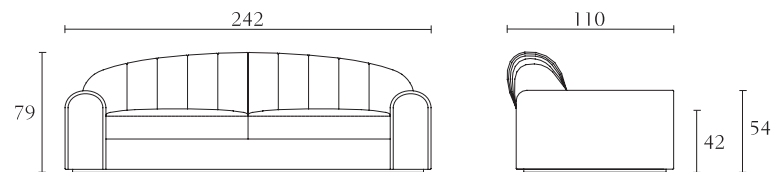

**RC308**

High servant table  
torba  
chocolate lacquer  
cm 40 x 40 x H52  
inch. 15<sup>3/4</sup> x 15<sup>3/4</sup> x H20<sup>1/2</sup>

**RC306**

Lamp table  
torba  
chocolate lacquer  
cm 80 x 80 x H52  
inch. 31<sup>1/2</sup> x 31<sup>1/2</sup> x H20<sup>1/2</sup>

**RC302**

Console  
torba  
chocolate lacquer  
cm 190 x 38 x H80  
inch. 75 x 15 x H31<sup>1/2</sup>

**RC505**

Sofa  
 cm 200 x 110 x H79  
 inch. 78<sup>3/4</sup> x 43<sup>1/3</sup> x H31

**RC515**

Sofa  
 cm 200 x 110 x H79  
 inch. 78<sup>3/4</sup> x 43<sup>1/3</sup> x H31

**RC504**

Sofa  
 cm 242 x 110 x H79  
 inch. 95 x 43<sup>1/3</sup> x H31

**RC514**

Sofa  
 cm 242 x 110 x H79  
 inch. 95 x 43<sup>1/3</sup> x H31

**RC503**

Sofa  
 cm 280 x 110 x H79  
 inch. 110<sup>1/4</sup> x 43<sup>1/3</sup> x H31