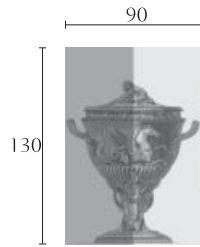

Table lamp  
cm 26 x 15 x H72  
inch. 10 x 6 x H28<sup>1/3</sup>

**RC512**

Office chair with castors  
cm 59 x 60 x H92  
inch. 23<sup>1/4</sup> x 23<sup>1/2</sup> x H36<sup>1/4</sup>

**ON603**

Table lamp  
cm 50 x 20 x H60  
inch. 19<sup>1/2</sup> x 8 x H23<sup>1/2</sup>

RC020

Painting 1 panel  
 cm 90 x H130  
 inch. 35<sup>1/2</sup> x H51

RC021

Painting 2 panels  
 cm 180 x H130  
 inch. 71 x H51

MP507

Pouff  
 cm 45 x 45 x H43  
 inch. 17<sup>3/4</sup> x 17<sup>3/4</sup> x H17