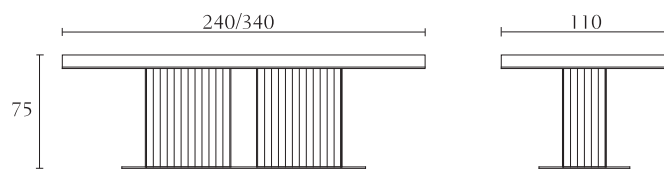

RC300

Extending table
torba
chocolate lacquer
cm 240/340 x 110 x H75
inch. 94^{1/2} / 134 x 43^{1/3} x H29^{1/2}