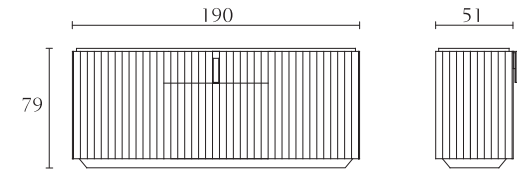

**RC005**

Buffet with drawers  
torba  
chocolate lacquer  
cm 190 x 51 x H79  
inch. 74<sup>3/4</sup> x 20 x H31

**RC006**

Buffet  
torba  
chocolate lacquer  
cm 167 x 51 x H79  
inch. 67<sup>3/4</sup> x 20 x H31

**RC003**

Bar unit  
torba  
chocolate lacquer  
cm 130 x 47 x H146  
inch. 51 x 18<sup>1/2</sup> x H57<sup>1/2</sup>

**RC008**

High cabinet  
torba  
chocolate lacquer  
cm 130 x 47 x H182  
inch. 51 x 18<sup>1/2</sup> x H71<sup>1/2</sup>