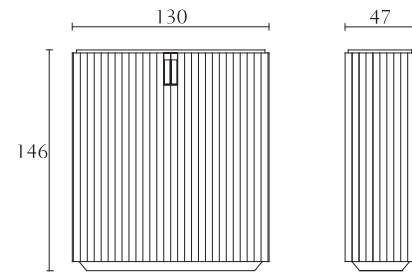

**RC005**

Buffet with drawers  
torba  
chocolate lacquer  
cm 190 x 51 x H79  
inch. 74<sup>3/4</sup> x 20 x H31

**RC006**

Buffet  
torba  
chocolate lacquer  
cm 167 x 51 x H79  
inch. 67<sup>3/4</sup> x 20 x H31

**RC003**

Bar unit  
torba  
chocolate lacquer  
cm 130 x 47 x H146  
inch. 51 x 18<sup>1/2</sup> x H57<sup>1/2</sup>

**RC008**

High cabinet  
torba  
chocolate lacquer  
cm 130 x 47 x H182  
inch. 51 x 18<sup>1/2</sup> x H71<sup>1/2</sup>

**RC004**

Cabinet  
torba  
chocolate lacquer  
cm 130 x 47 x H146  
inch. 51 x 18<sup>1/2</sup> x H57<sup>1/2</sup>

**RC300**

Extending table  
torba  
chocolate lacquer  
cm 240/340 x 110 x H75  
inch. 94<sup>1/2</sup> / 134 x 43<sup>1/3</sup> x H29<sup>1/2</sup>