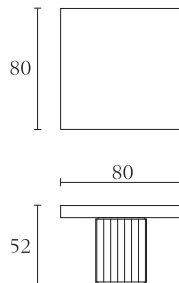

**RC501**

Chair  
torba  
chocolate lacquer  
cm 50 x 60 x H92  
inch. 19<sup>1/2</sup> x 23<sup>1/2</sup> x H36<sup>1/4</sup>

**RC314**

Rectangular coffee table  
torba  
chocolate lacquer  
cm 180 x 93 x H35  
inch. 71 x 36<sup>1/2</sup> x H13<sup>3/4</sup>

**RC307**

Low servant table  
torba  
chocolate lacquer  
cm 40 x 40 x H46  
inch. 15<sup>3/4</sup> x 15<sup>3/4</sup> x H18

**RC309**

Squared coffee table  
torba  
chocolate lacquer  
cm 148 x 148 x H35  
inch. 58 x 58 x H13<sup>3/4</sup>

**RC308**

High servant table  
torba  
chocolate lacquer  
cm 40 x 40 x H52  
inch. 15<sup>3/4</sup> x 15<sup>3/4</sup> x H20<sup>1/2</sup>

**RC306**

Lamp table  
torba  
chocolate lacquer  
cm 80 x 80 x H52  
inch. 31<sup>1/2</sup> x 31<sup>1/2</sup> x H20<sup>1/2</sup>