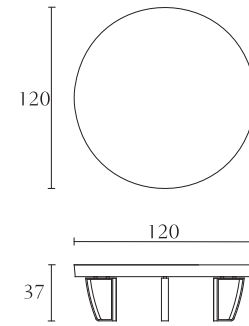

RC599

Flying pillow  
cm 60 x 60  
inch. 23<sup>1/2</sup> x 23<sup>1/2</sup>

RC598

Flying pillow  
cm 45 x 45  
inch. 17<sup>3/4</sup> x 17<sup>3/4</sup>

RC305

Round coffee table  
torba  
chocolate lacquer  
cm Ø 120 x H37  
inch. Ø 47<sup>1/4</sup> x H14,57

RC508

Low occasional arm chair  
cm 85 x 75 x H69  
inch. 33<sup>1/2</sup> x 29<sup>1/2</sup> x H27

RC303

Round cockt. table  
torba  
chocolate lacquer  
cm Ø 90 x H37  
inch. Ø 35<sup>1/2</sup> x H14,57