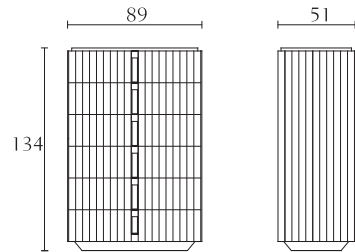

RC701

Chest of drawers
torba
chocolate lacquer
cm 89 x 51 x H134
inch. 35 x 20 x H52^{3/4}