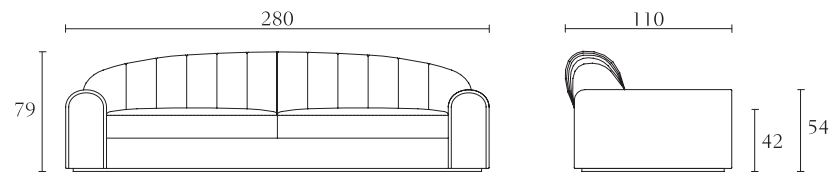

**RC302**

Console  
torba  
chocolate lacquer  
cm 190 x 38 x H80  
inch. 75 x 15 x H31<sup>1/2</sup>

**RC505**

Sofa  
 cm 200 x 110 x H79  
 inch. 78<sup>3/4</sup> x 43<sup>1/3</sup> x H31

**RC515**

Sofa  
 cm 200 x 110 x H79  
 inch. 78<sup>3/4</sup> x 43<sup>1/3</sup> x H31

**RC504**

Sofa  
 cm 242 x 110 x H79  
 inch. 95 x 43<sup>1/3</sup> x H31

**RC514**

Sofa  
 cm 242 x 110 x H79  
 inch. 95 x 43<sup>1/3</sup> x H31

**RC503**

Sofa  
 cm 280 x 110 x H79  
 inch. 110<sup>1/4</sup> x 43<sup>1/3</sup> x H31

**RC513**

Sofa  
 cm 280 x 110 x H79  
 inch. 110<sup>1/4</sup> x 43<sup>1/3</sup> x H31

**RC506**

Armchair  
 cm 114 x 104 x H76  
 inch. 45 x 41 x H30

**RC516**

Armchair  
 cm 114 x 104 x H76  
 inch. 45 x 41 x H30