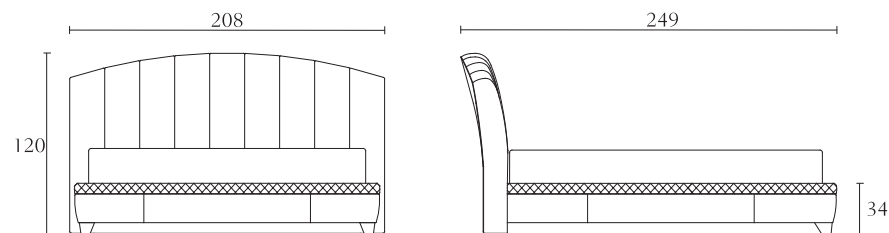

RC900   RC901   RC902   RC903   RC905

Queen size bed
cm 178 x 249 x H120
inch. 70 x 98 x H47^{1/4}
Orthopaedic spring
cm 153 x 203
inch. 60^{1/4} x 80

King size bed
cm 225 x 249 x H120
inch. 88^{1/2} x 98 x H47^{1/4}
Orthopaedic spring
cm 193 x 203
inch. 76 x 80

California size bed
cm 208 x 260 x H120
inch. 82 x 102 x H47^{1/4}
Orthopaedic spring
cm 183 x 214
inch. 72 x 84^{1/4}

California special size bed
cm 208 x 249 x H120
inch. 82 x 98 x H47^{1/4}
Orthopaedic spring
cm 183 x 203
inch. 72 x 80

Special size bed
cm 225 x 249 x H120
inch. 88^{1/2} x 98 x H47^{1/4}
Orthopaedic spring
cm 200 x 203
inch. 78^{3/4} x 80