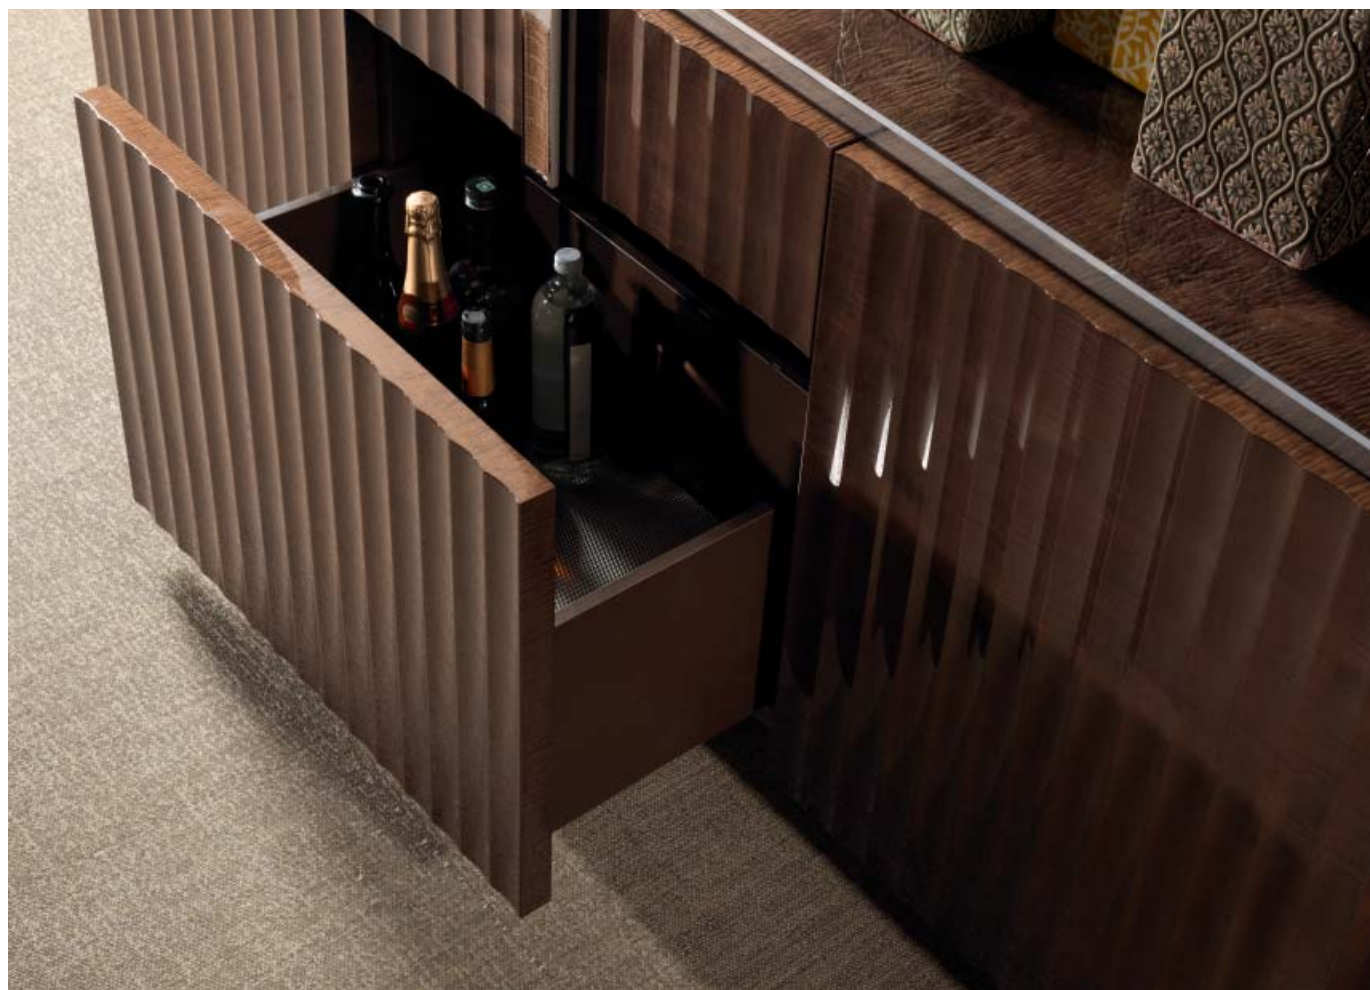

A square mirror with a dark wood frame, mounted on the wall above the sideboard.

A dark wood sideboard with a vertical wood grain finish, featuring a dark top surface. It holds several decorative objects, including a bowl and a stack of boxes.

RC510 - poltoncina, Roundend arm chair.

RC001 - mobile contenitore, buffet.

RC005 - mobile contenitore, buffet with drawers.

RC004 - mobile contenitore, cabinet.

RC003 - mobile bar, bar unit.

RC513 - divano, sofa.