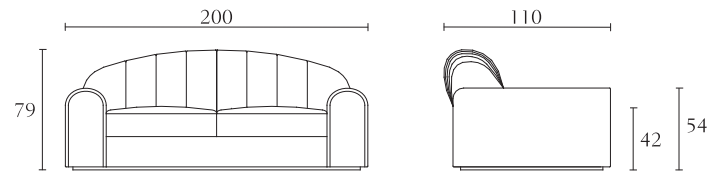

**RC307**

Low servant table  
torba  
chocolate lacquer  
cm 40 x 40 x H46  
inch. 15<sup>3/4</sup> x 15<sup>3/4</sup> x H18

**RC309**

Squared coffee table  
torba  
chocolate lacquer  
cm 148 x 148 x H35  
inch. 58 x 58 x H13<sup>3/4</sup>

**RC308**

High servant table  
torba  
chocolate lacquer  
cm 40 x 40 x H52  
inch. 15<sup>3/4</sup> x 15<sup>3/4</sup> x H20<sup>1/2</sup>

**RC306**

Lamp table  
torba  
chocolate lacquer  
cm 80 x 80 x H52  
inch. 31<sup>1/2</sup> x 31<sup>1/2</sup> x H20<sup>1/2</sup>

**RC302**

Console  
torba  
chocolate lacquer  
cm 190 x 38 x H80  
inch. 75 x 15 x H31<sup>1/2</sup>

**RC505**

Sofa  
 cm 200 x 110 x H79  
 inch. 78<sup>3/4</sup> x 43<sup>1/3</sup> x H31

**RC515**

Sofa  
 cm 200 x 110 x H79  
 inch. 78<sup>3/4</sup> x 43<sup>1/3</sup> x H31